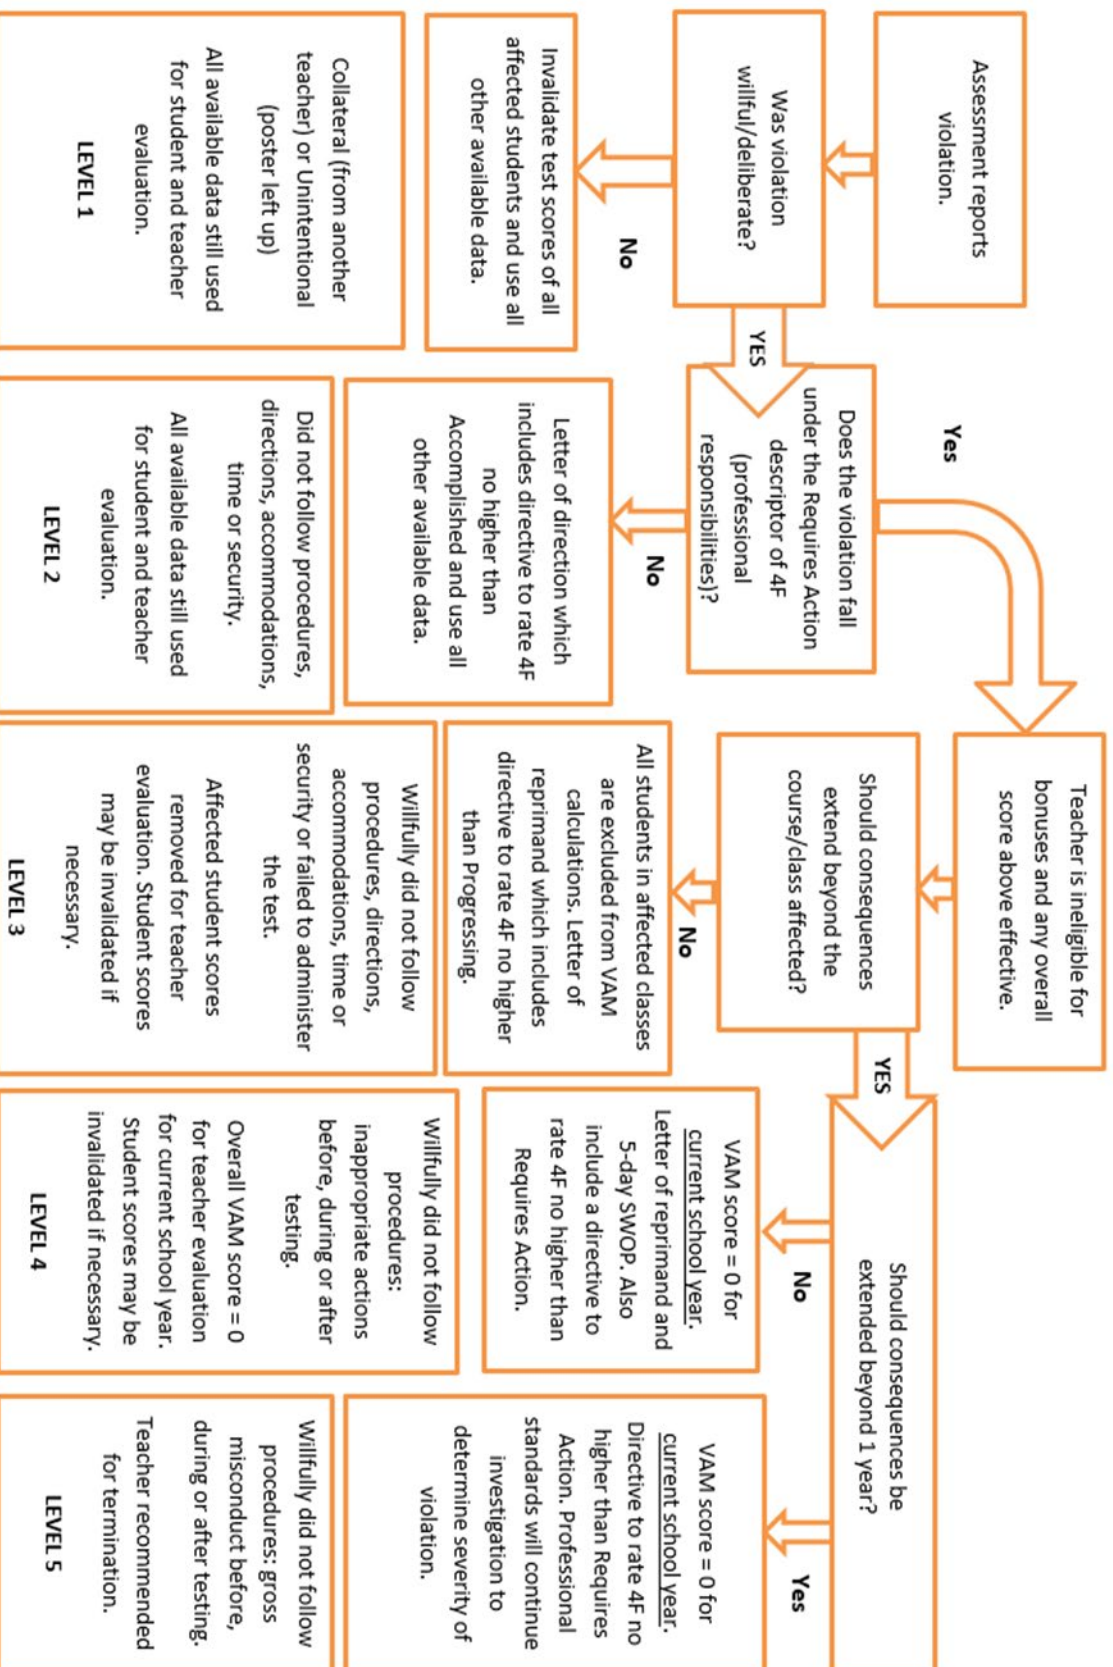

Testing Violation Flowchart

Invalidation: student score completely removed from system. Removed for Teacher Evaluation: student score remains in student system but is completely removed from VAM calculations. This is meant to be a guide for disciplinary action to be taken; it is not a binding agreement. Multiple violations will be handled accordingly.

Revised 6/2019 by Dr. Nicole Binder